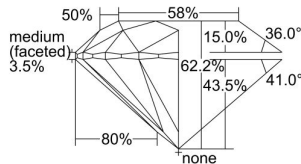

GIA®

FACSIMILE

GIA REPORT

7331485041

Verify this report at GIA.edu

GIA NATURAL DIAMOND DOSSIER®

August 13, 2019
GIA Report Number 7331485041
Shape and Cutting Style ..... Round Brilliant
Measurements ..... 6.03 - 6.08 x 3.76 mm

GRADING RESULTS

Carat Weight ..... 0.85 carat
Color Grade ..... F
Clarity Grade VVS1
Cut Grade ..... Excellent

ADDITIONAL GRADING INFORMATION

Polish ..... Excellent
Symmetry ..... Excellent
Fluorescence ..... None
Clarity Characteristics ..... Pinpoint, Feather
Inscription(s): GIA 7331485041

PROPORTIONS

Profile to actual proportions

GRADING SCALES

GIA COLOR SCALE

COLOURLESS	D
	E
	F
	G
	H
	I
	J
NEAR COLOURLESS	K
	L
Faint	M
	N
	O
	P
	Q
	R
	S
	T
	U
	V
	W
	X
	Y
Light	Z

GIA CLARITY SCALE

VERY VERY SLIGHTLY INCLUDED	FLAWLESS
	INTERNALLY FLAWLESS
VERY SLIGHTLY INCLUDED	VVS₁
	VVS₂
SLIGHTLY INCLUDED	VS₁
	VS₂
INCLUDED	I₁
	I₂
	I₃

GIA CUT SCALE

EXCELLENT
VERY GOOD
GOOD
FAIR
POOR