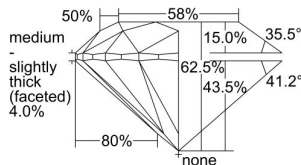

GIA®

FACSIMILE

GIA REPORT 6335470674

Verify this report at GIA.edu

GIA NATURAL DIAMOND DOSSIER®

August 12, 2019
GIA Report Number 6335470674
Shape and Cutting Style ..... Round Brilliant
Measurements ..... 5.45 - 5.49 x 3.42 mm

GRADING RESULTS

Carat Weight ..... 0.63 carat
Color Grade ..... E
Clarity Grade VVS1
Cut Grade ..... Excellent

ADDITIONAL GRADING INFORMATION

Polish ..... Excellent
Symmetry ..... Excellent
Fluorescence ..... None
Clarity Characteristics ..... Pinpoint, Feather
Inscription(s): GIA 6335470674

PROPORTIONS

Profile to actual proportions