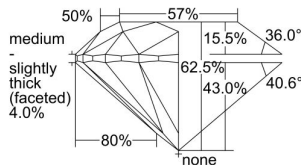

GIA®

FACSIMILE

GIA REPORT 6331215364

Verify this report at GIA.edu

GIA NATURAL DIAMOND DOSSIER®

July 08, 2019
GIA Report Number 6331215364
Shape and Cutting Style ..... Round Brilliant
Measurements ..... 5.01 - 5.05 x 3.14 mm

GRADING RESULTS

Carat Weight ..... 0.50 carat
Color Grade ..... D
Clarity Grade VS1
Cut Grade ..... Excellent

ADDITIONAL GRADING INFORMATION

Polish ..... Excellent
Symmetry ..... Excellent
Fluorescence ..... Medium Blue
Clarity Characteristics..... Crystal, Pinpoint
Inscription(s): GIA 6331215364

PROPORTIONS

Profile to actual proportions

GRADING SCALES

GIA COLOR SCALE	GIA CLARITY SCALE	GIA CUT SCALE	
D	FLAWLESS	EXCELLENT	
E	INTERNALLY FLAWLESS		
F		VVS₁	VERY GOOD
G	VVS₂		
H	VS₁	GOOD	
I	VS₂		
J	SI₁	FAIR	
K	SI₂		
L	I₁	POOR	
M	I₂		
N	I₃		
O			
P			
Q			
R			
S			
T			
U			
V			
W			
X			
Y			
Z