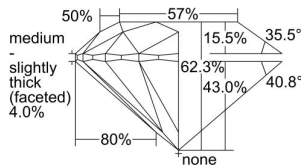

GIA®

FACSIMILE

GIA REPORT 6322985762

Verify this report at GIA.edu

GIA NATURAL DIAMOND DOSSIER®

June 06, 2019
GIA Report Number **6322985762**
Shape and Cutting Style ..... **Round Brilliant**
Measurements ..... **5.21 - 5.24 x 3.26 mm**

GRADING RESULTS

Carat Weight ..... **0.55 carat**
Color Grade ..... **E**
Clarity Grade **VVS1**
Cut Grade ..... **Excellent**

ADDITIONAL GRADING INFORMATION

Polish ..... **Excellent**
Symmetry ..... **Excellent**
Fluorescence ..... **Faint**
Clarity Characteristics..... **Cloud, Pinpoint, Cavity**
Inscription(s): **GIA 6322985762**

PROPORTIONS

Profile to actual proportions

GRADING SCALES

GIA COLOR SCALE	GIA CLARITY SCALE	GIA CUT SCALE	
D	FLAWLESS	EXCELLENT	
E	INTERNALLY FLAWLESS		
F		VVS₁	VERY GOOD
G	VVS₂		
H	VS₁	GOOD	
I	VS₂		
J	SI₁	FAIR	
K	SI₂		
L	I₁	POOR	
M			
N	I₂		
O			
P	I₃		
Q			
R			
S			
T			
U			
V			
W			
X			
Y			
Z