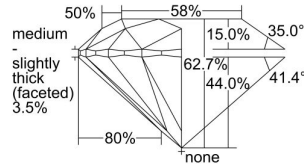

GIA®

FACSIMILE

GIA REPORT 3335112154

Verify this report at GIA.edu

GIA NATURAL DIAMOND DOSSIER®

June 21, 2019
GIA Report Number 3335112154
Shape and Cutting Style ..... Round Brilliant
Measurements ..... 5.25 - 5.29 x 3.30 mm

GRADING RESULTS

Carat Weight ..... 0.56 carat
Color Grade ..... D
Clarity Grade VS1
Cut Grade ..... Excellent

ADDITIONAL GRADING INFORMATION

Polish ..... Excellent
Symmetry ..... Excellent
Fluorescence ..... None
Clarity Characteristics..... Crystal, Cloud, Pinpoint
Inscription(s): GIA 3335112154

PROPORTIONS

Profile to actual proportions

GRADING SCALES

GIA COLOR SCALE	GIA CLARITY SCALE	GIA CUT SCALE	
D	FLAWLESS	EXCELLENT	
E	INTERNALLY FLAWLESS		
F		VVS₁	VERY GOOD
G	VVS₂		
H	VS₁	GOOD	
I	VS₂		
J	SI₁	FAIR	
K	SI₂		
L	I₁	POOR	
M	I₂		
N	I₃		
O			
P			
Q			
R			
S			
T			
U			
V			
W			
X			
Y			
Z