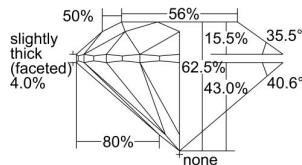

GIA®

FACSIMILE

GIA REPORT

1335144790

Verify this report at GIA.edu

GIA NATURAL DIAMOND DOSSIER®

June 26, 2019
GIA Report Number 1335144790
Shape and Cutting Style ..... Round Brilliant
Measurements ..... 5.83 - 5.88 x 3.66 mm

GRADING RESULTS

Carat Weight ..... 0.78 carat
Color Grade ..... F
Clarity Grade VVS1
Cut Grade ..... Excellent

ADDITIONAL GRADING INFORMATION

Polish ..... Excellent
Symmetry ..... Excellent
Fluorescence ..... None
Clarity Characteristics ..... Pinpoint, Feather
Inscription(s): GIA 1335144790

PROPORTIONS

Profile to actual proportions

GRADING SCALES

GIA COLOR SCALE	GIA CLARITY SCALE	GIA CUT SCALE	
D	FLAWLESS	EXCELLENT	
E	INTERNALLY FLAWLESS		
F		VVS₁	VERY GOOD
G	VVS₂		
H	VS₁	GOOD	
I	VS₂		
J	SI₁	FAIR	
K	SI₂		
L	I₁	POOR	
M			
N			
O	I₂		
P			
Q			
R	I₃		
S			
T			
U			
V			
W			
X			
Y			
Z